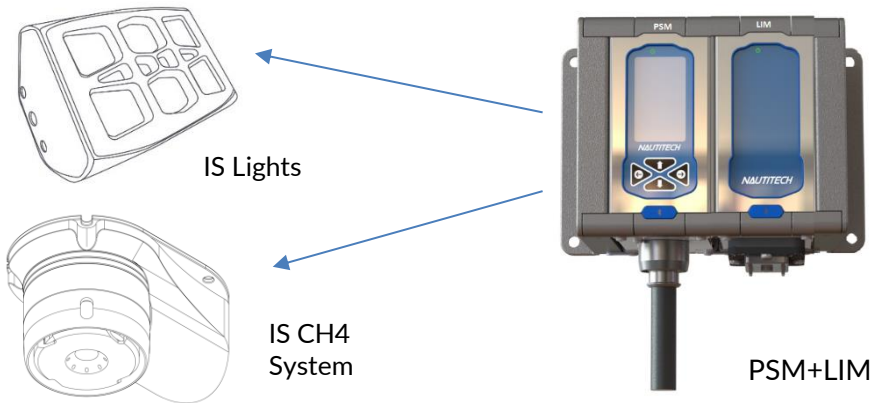

- ## 12V PS12 Power Supply
- ✓ UNIVERSAL power supply can power up IS certified devices such as Lights, Cameras, Wireless Access Nodes, Logic Controllers, Ethernet Switches, Sensors and Alarms
 - ✓ Can replace up to FOUR 3rd party IS power Supplies
 - ✓ 9 controllable outputs provide up to 120W of combined power
 - ✓ Externally mounted to save space in FLP enclosure

- ## 17V Power Supply
- Compatible with CUBEx IS Light
 - Compatible with CUBEx CH4
 - Can only power IS devices with $U_i > 20V$