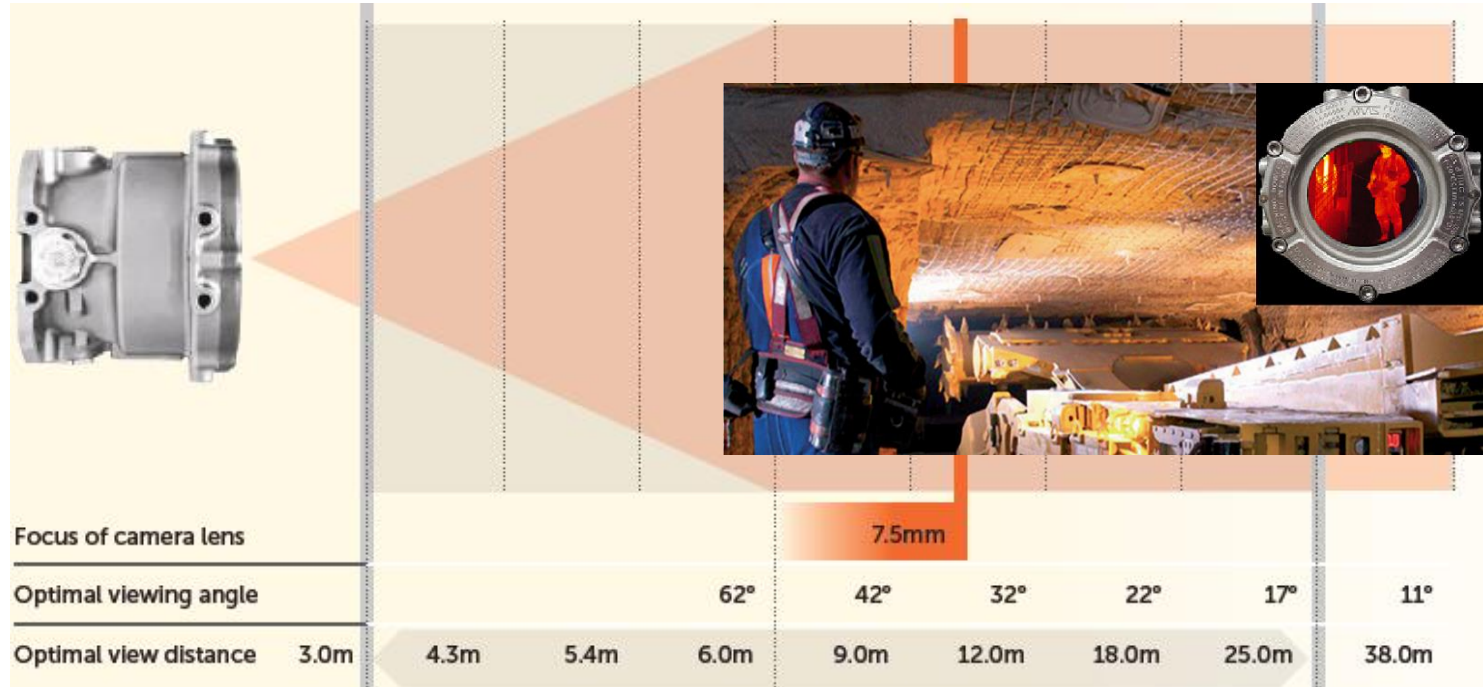

1

ExTREMECAM
Ex d Thermal Camera

- ONVIF Profile S compatible
- Supports H264 & H265 compression
- Supports streaming in MPEG-2 TS (UDP), RTP, RTSP, RTMP* and TSRTSP
- Image compression to 5 Mbps
- Compatible with Spitfire® BPLM
- Supply voltage 12 – 24 VAC/DC
- Operating temp -20°C to < +60°C
- Multiple rear and side gland entries
- Ex d protection for environmental conditions underground

Nautitech® Ex d thermal cameras with ONVIF interface and 92% image compression offer real-time thermal imaging from Longwall or Development equipment to control room on the surface.

2

3

Operational benefits for critical decision making

- ✓ Marker band identification during cutting cycles
- ✓ Situational awareness in darkened locations
- ✓ Heat source identification such as belt rollers and cables
- ✓ Transfer point analysis
- ✓ Personnel detection
- ✓ Increased driver visibility in low seams