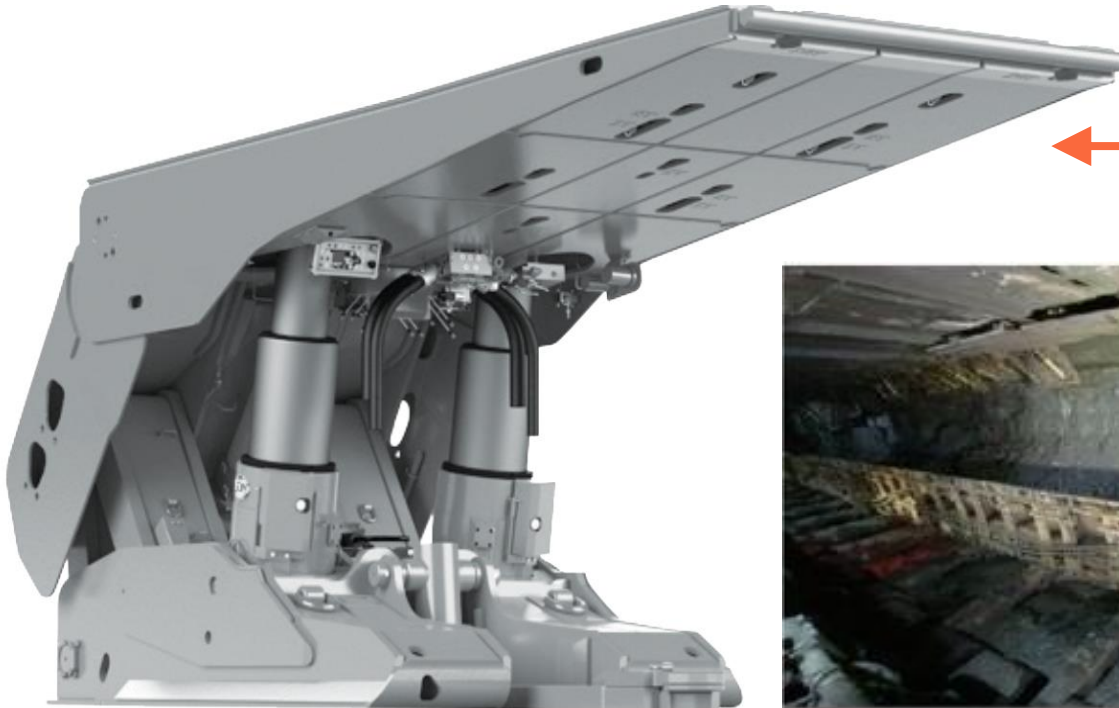

Light up the Coalface and AFC area with floodlights mounted on the PRS canopy to support band recognition and make the Longwall face brighter and safer

1

CUBEx IS Lights

- High efficiency, long life
- Various beam angles
- Cables and plugs feed into existing IS power supplies for aerial lights
- 3 x Independent circuits
- Cool running
- IP 67 connector
- Rated from 10.5-20V DC - suitable for 12V applications
- -20°C < Ta < +60°C
- No FLP enclosure required

1

CUBEx IS Lights

Item	Component	Part #
1	IS Light, Ambient, 6 x White, 6 x 60 Deg	CX200-001
2	IS Light, Ambient, 6 x White, 6 x 60 Deg (new tech LED)	CX300-001
3	IS Light Overhead Mounting Bracket	CX209-002
4	Cables (contact Nautitech for specifications)	