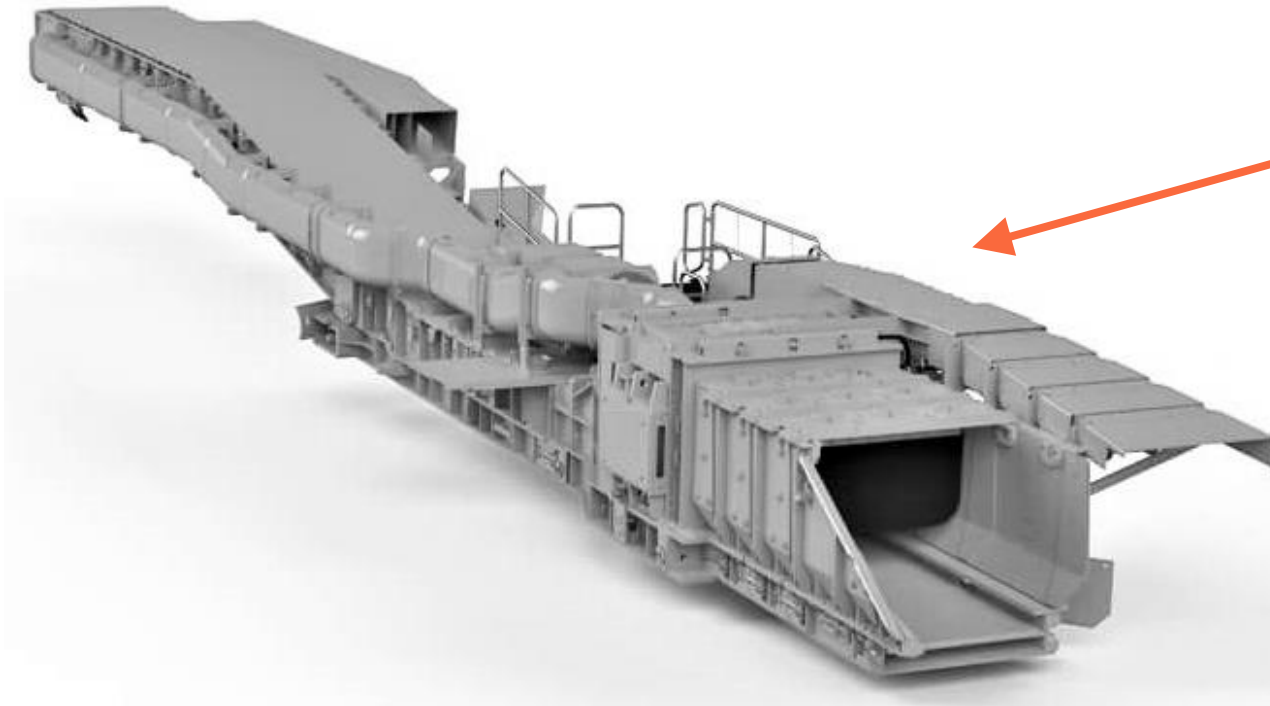

CUBEx IS lights can be triggered to turn yellow or red, creating a soft barrier to signal NO-Go zones during BSL advance

1

Cubex IS Lights

CUBEx IS Power Supply (PSM)
+ Light Interface Module (LIM)

- The first controllable IS lights on the Australian market
- Compatible with Nautitech IS PSM and LIM
- Available in multiple colours, intensity and beam angles
- 3 x Independent circuits
- High efficiency, long life
- Cool running
- IP 67 connector
- Rated from 10.5-20V DC
- $-20^{\circ}\text{C} < T_a < +60^{\circ}\text{C}$
- Intrinsically Safe so no flameproof enclosures required

1 ME5840-2-99-496 - BSL CUBEx IS Lighting System		
Item	Component	Part #
1	1 X CUBEx Lighting Power System (includes PSM and LIM)	CX2181-004
2	7 X IS Light, BSL, 4xRed non-flashing, 2xWhite ambient, 6x60 degrees	CX200-015
3	Cable Harness	ME5840-2-21-123
4	IP Rated Enclosure	CM004685
5	Cables, Glands, and Clamps (Contact Nautitech for Specifications)	